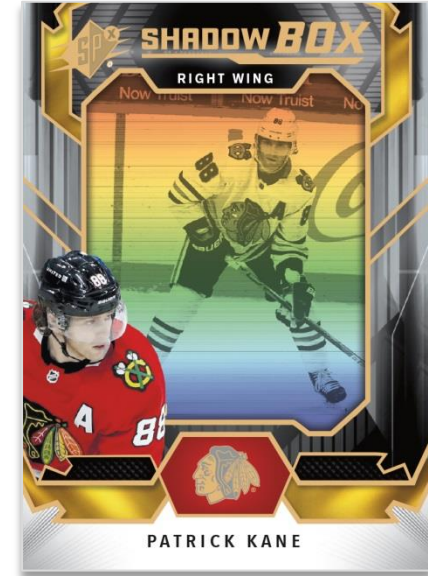

HOCKEY

2021-22 HOBBY

BASE SET
Regular

The **Base Set** features 100 of the biggest names in the game today, and all base cards are serial-numbered. Look for Auto, Jersey, Patch Auto and Premium Patch Auto parallels!

ROOKIE AUTO JERSEY
Spectrum Parallel

The **Rookie Auto Jersey** and **Rookie Jersey** insert sets are back and each boast a checklist featuring top rookies. Keep an eye out for low-numbered Spectrum parallels of both player-worn jersey sets.

SHADOW BOX VETERANS

The popular **Shadow Box** cards, with brilliant Spectrum Light FX and an acetate top sheet, are back! The set features both veterans and rookies, and is a must-have for any collection. Be on the lookout for serially-numbered, hard-signed autograph versions!