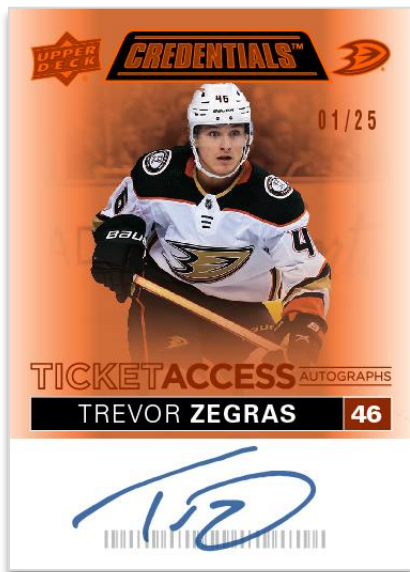

**BASE SET**  
Teal Parallel

**HOBBY EXCLUSIVE!**

**BASE SET**  
Debut Ticket Access - Purple Parallel

**2020-21 BASE SET UPDATE**  
Debut Ticket Access - Green Parallel

Build the 150-card base set which includes a 100-card, serially-#’d **Debut Ticket Access** rookie subset broken down into four tiers of rarity.

Collect 12 parallels of the veteran portion of the base set and nine parallels of rookie portion. All of the parallels - highlighted by the shared (vets & rookies) Green, Hobby Exclusive Purple, Gold and 1-of-1 Black parallels - are serially-#’d.

**2020-21 ROOKIES!**

Also collect the complete 100-card, serially-#’d 2020-21 **Debut Ticket Access** set and the same nine serially-#’d parallels, including the low-#’d and Hobby Exclusive Purple parallel!