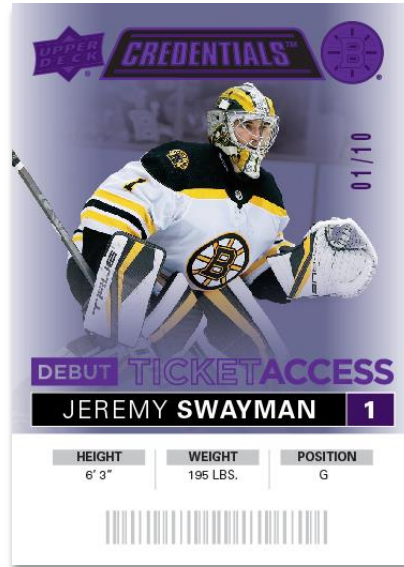

**BASE SET**  
Teal Parallel

**HOBBY EXCLUSIVE!**

**BASE SET**  
Debut Ticket Access - Purple Parallel

**2020-21 BASE SET UPDATE**  
Debut Ticket Access - Green Parallel

Build the 150-card base set which includes a 100-card, serially-#’d **Debut Ticket Access** rookie subset broken down into four tiers of rarity.

Collect 12 parallels of the veteran portion of the base set and nine parallels of rookie portion. All of the parallels - highlighted by the shared (vets & rookies) Green, Hobby Exclusive Purple, Gold and 1-of-1 Black parallels - are serially-#’d.