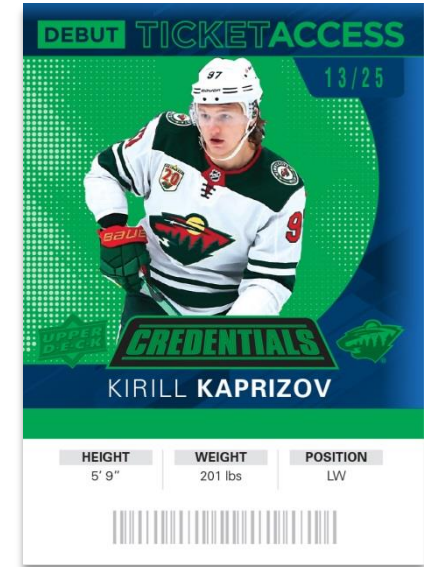

HOBBY

**2021-22 HOCKEY**  
**CREDENTIALS™**

Product depicted for demonstration purposes only and is subject to change without further notice. © 2022 UDC, 5830 El Camino Real, Carlsbad, CA 92008. All rights reserved. NHL and the NHL Shield are registered trademarks of the National Hockey League. All NHL logos and marks and NHL team logos and marks depicted herein are the property of the NHL and the respective teams and may not be reproduced without the prior written consent of NHL Enterprises, L.P. © NHL 2022. All Rights reserved. © NHLPA. Officially Licensed Product of the NHLPA. NHLPA, National Hockey League Players' Association and the NHLPA logo are trademarks of the NHLPA and are used under license.

**BASE SET**  
Teal Parallel

**HOBBY EXCLUSIVE!**

**BASE SET**  
Debut Ticket Access - Purple Parallel

**2020-21 BASE SET UPDATE**  
Debut Ticket Access - Green Parallel

Build the 150-card base set which includes a 100-card, serially-#’d **Debut Ticket Access** rookie subset broken down into four tiers of rarity.

Collect 12 parallels of the veteran portion of the base set and nine parallels of rookie portion. All of the parallels - highlighted by the shared (vets & rookies) Green, Hobby Exclusive Purple, Gold and 1-of-1 Black parallels - are serially-#’d.