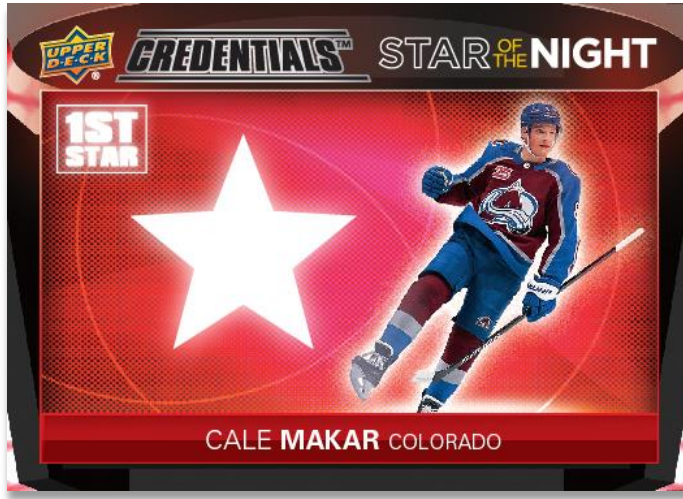

1ST STAR OF THE NIGHT
Regular

The popular **1st**, **2nd** and **3rd** **Star of the Night** cards - with veteran and rookie versions - are back!

Keep an eye out for low-#d autograph parallels.

CONFIGURATION

6 Cards per Pack
8 Packs per Box

BOX BREAK (on average)

- **8**
  1st, 2nd and 3rd Star of the Night (Vets & Rookies) and/or
  Rookie Arrivals Cards
- **5**
  Serially-#’d Cards
- **2**
  Tech Insert Cards
- **1**
  Autograph or Non-Auto Acetate Card