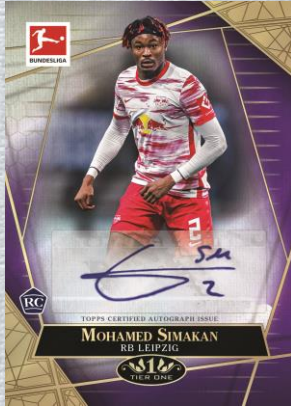

2021/22 TOPPS TIER ONE – BUNDESLIGA

The Wall Autographs
Purple Parallel

The Wall Autographs – highlighting Bundesliga’s best defensive players
Featuring 40 subjects from the 2021-22 Bundesliga season.

- **Base Card:** sequentially numbered to 106.
- **Purple Parallel:** sequentially numbered to 50.
- **Black Parallel:** sequentially numbered to 25.
- **Red Parallel:** sequentially numbered to 10.
- **Gold Parallel:** sequentially numbered to 1/1.