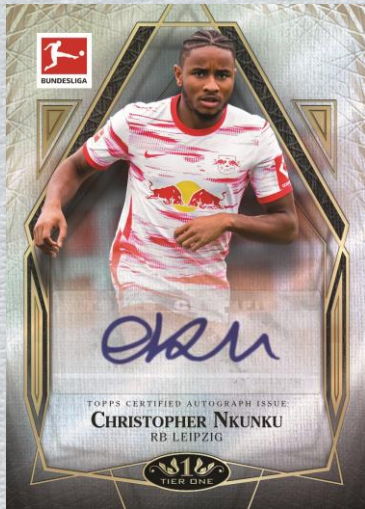

2021/22 TOPPS TIER ONE – BUNDESLIGA

Bundesliga – Tier One is back and better than ever before. More autograph cards, new relic categories and even more of the Bundesliga Superstars! Watch out for Autographed relic cards from World Player of the Year Robert Lewandowski who has scored historical 41 goals in the last Bundesliga season! Find autograph cards from Bundesliga sensations Christopher Nkunku, Moussa Diaby or Norwegian phenom Erling Haaland. Get original signatures and very rare relics from the best players in the Bundesliga – certified by Topps.

**Tier One Relics Triple
Patch Variation**

2021/22 TOPPS TIER ONE – BUNDESLIGA

**Young Gold Autographs
Black Parallel**

Matchwinner Autographs

Autograph cards

Tier One Autographs - highlighting the best players from Bundesliga
Featuring 8 subjects from the 2021-22 Bundesliga season.