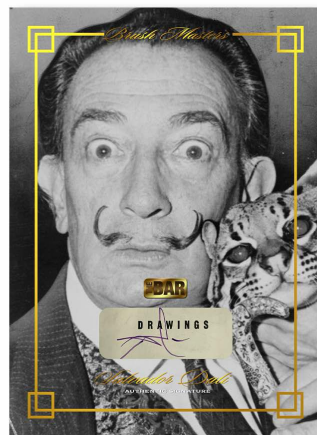

# 2023 PIECES OF THE PAST ART & MUSIC EDITION

*Pieces  
of the Past*

BRUCE SPRINGSTEEN

OLIVIA NEWTON-JOHN & JOHN TRAVOLTA

SONNY BONO & CHER

GENE SIMMONS & PAUL STANLEY

ROBERT PLANT

NORMAN ROCKWELL

PETE TOWNSHEND

MARC CHAGALL

SALVADOR DALI

LOOK FOR RARE THE BAR JUMBO CUT SIGNATURES