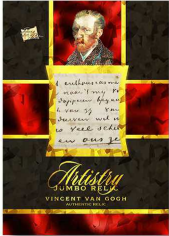

# 2023 PIECES OF THE PAST ART & MUSIC EDITION

*Pieces  
of the Past*

ANTONIO STRADIVARI

LUDWIG VAN BEETHOVEN

WOLFGANG AMADEUS MOZART

JOHANN SEBASTIAN BACH

VINCENT VAN GOGH

LEONARDO DA VINCI

PABLO PICASSO

APOLLO

FRIDA KAHLO

WILLIAM SHAKESPEARE

MOZART & VAN GOGH

DA VINCI & MICHELANGELO

PICASSO, MONET & MUNCH

CHOPIN, TCHAIKOVSKY & HANDEL