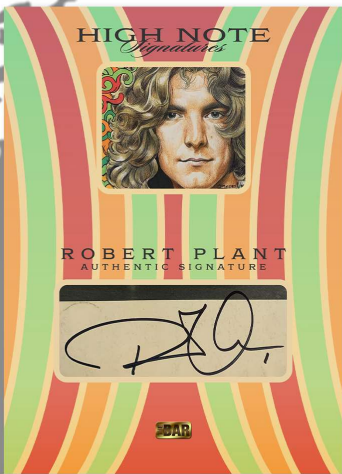

MICHAELANGELO, CARAVAGGIO & DA VINCI

BEETHOVEN, MOZART, VAN GOGH & DA VINCI

CEZANNE, RENOIR, MONET & VAN GOGH

MICHELANGELO, CARAVAGGIO, RAPHAEL & DA VINCI

BACH, BEETHOVEN, MOZART & CHOPIN

ANDY WARHOL

RINGO STARR

# 2023 PIECES OF THE PAST ART & MUSIC EDITION

*Pieces  
of the Past*

BRUCE SPRINGSTEEN

OLIVIA NEWTON-JOHN & JOHN TRAVOLTA

SONNY BONO & CHER

GENE SIMMONS & PAUL STANLEY

ROBERT PLANT

NORMAN ROCKWELL

PETE TOWNSHEND

MARC CHAGALL

SALVADOR DALI

LOOK FOR RARE THE BAR JUMBO CUT SIGNATURES