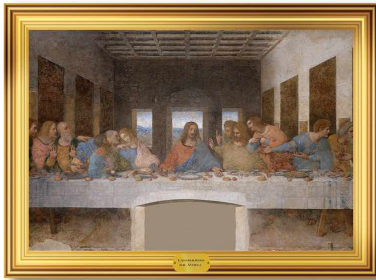

2023 PIECES OF THE PAST ART & MUSIC EDITION

*Pieces
of the Past*

LEONARDO DA VINCI