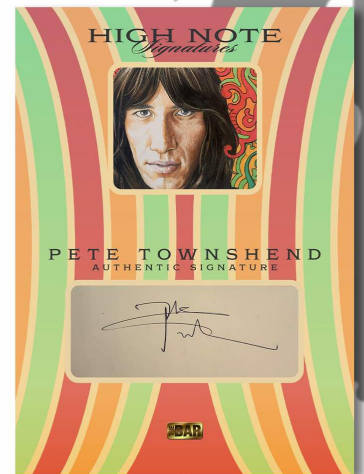

PETE TOWNSHEND

MARC CHAGALL

SALVADOR DALI

LOOK FOR RARE THE BAR JUMBO CUT SIGNATURES