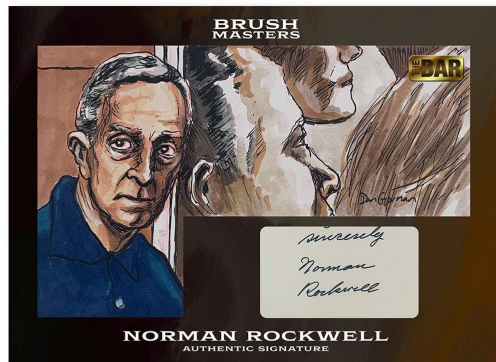

MICHAELANGELO, CARAVAGGIO & DA VINCI

BEETHOVEN, MOZART, VAN GOGH & DA VINCI

CEZANNE, RENOIR, MONET & VAN GOGH

MICHELANGELO, CARAVAGGIO, RAPHAEL & DA VINCI

BACH, BEETHOVEN, MOZART & CHOPIN

ANDY WARHOL

RINGO STARR

# 2023 PIECES OF THE PAST ART & MUSIC EDITION

*Pieces  
of the Past*

BRUCE SPRINGSTEEN

OLIVIA NEWTON-JOHN & JOHN TRAVOLTA

SONNY BONO & CHER

GENE SIMMONS & PAUL STANLEY

ROBERT PLANT

NORMAN ROCKWELL

PETE TOWNSHEND

MARC CHAGALL

SALVADOR DALI

LOOK FOR RARE THE BAR JUMBO CUT SIGNATURES