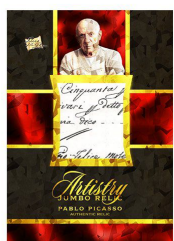

SINGLE JUMBO RELICS
50 UNIQUE CARDS
#51-100
PRINT RUN = 50