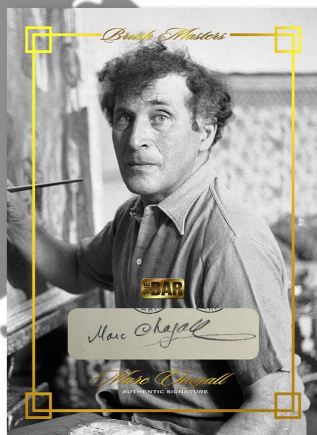

# 2023 PIECES OF THE PAST ART & MUSIC EDITION

*Pieces  
of the Past*

BRUCE SPRINGSTEEN

OLIVIA NEWTON-JOHN & JOHN TRAVOLTA

SONNY BONO & CHER

GENE SIMMONS & PAUL STANLEY

ROBERT PLANT

NORMAN ROCKWELL

PETE TOWNSHEND

MARC CHAGALL

SALVADOR DALI

LOOK FOR RARE THE BAR JUMBO CUT SIGNATURES