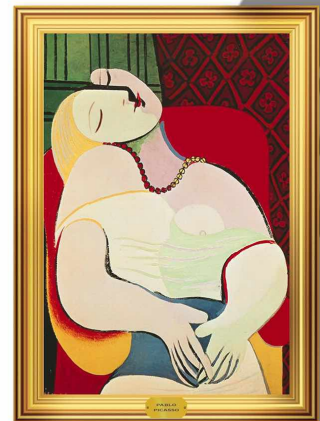

MICHAELANGELO, CARAVAGGIO & DA VINCI

BEETHOVEN, MOZART, VAN GOGH & DA VINCI

CEZANNE, RENOIR, MONET & VAN GOGH

MICHELANGELO, CARAVAGGIO, RAPHAEL & DA VINCI

BACH, BEETHOVEN, MOZART & CHOPIN

ANDY WARHOL

RINGO STARR

# 2023 PIECES OF THE PAST ART & MUSIC EDITION

*Pieces  
of the Past*

LEONARDO DA VINCI

SANDRO BOTTICELLI

RENE MAGRITTE

EDOUARD MANET

EUGENE DELACROIX

JACKSON POLLOCK

VINCENT VAN GOGH

LEONARDO DA VINCI

PABLO PICASSO

CLAUDE MONET

GUSTAV KLIMT

GRANT WOOD

FEATURING A 90 CARD BASE SET OF ICONIC PAINTINGS