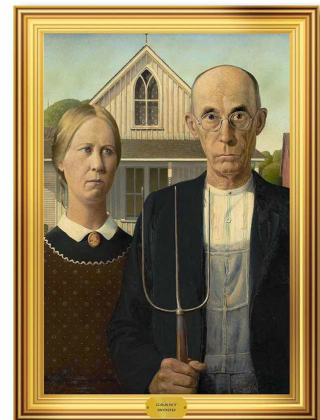

MICHAELANGELO, CARAVAGGIO & DA VINCI

BEETHOVEN, MOZART, VAN GOGH & DA VINCI

CEZANNE, RENOIR, MONET & VAN GOGH

MICHELANGELO, CARAVAGGIO, RAPHAEL & DA VINCI

BACH, BEETHOVEN, MOZART & CHOPIN

ANDY WARHOL

RINGO STARR

# 2023 PIECES OF THE PAST ART & MUSIC EDITION

*Pieces  
of the Past*

LEONARDO DA VINCI

SANDRO BOTTICELLI

RENE MAGRITTE

EDOUARD MANET

EUGENE DELACROIX

JACKSON POLLOCK

VINCENT VAN GOGH

LEONARDO DA VINCI

PABLO PICASSO

CLAUDE MONET

GUSTAV KLIMT

GRANT WOOD

FEATURING A 90 CARD BASE SET OF ICONIC PAINTINGS

# 2023 PIECES OF THE PAST ART & MUSIC EDITION

**PAINTING BASE SET**  
90 UNIQUE CARDS  
#1-90

**SINGLE STANDARD RELICS**  
50 UNIQUE CARDS  
#1-50  
PRINT RUN = 100

**SINGLE JUMBO RELICS**  
50 UNIQUE CARDS  
#51-100  
PRINT RUN = 50