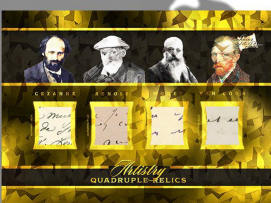

QUADRUPLE RELICS
50 UNIQUE CARDS
#121-130
PRINT RUN = 50