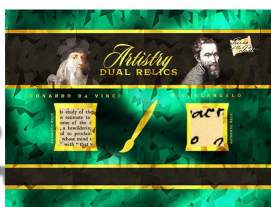

VINCENT VAN GOGH

LEONARDO DA VINCI

PABLO PICASSO

CLAUDE MONET

GUSTAV KLIMT

GRANT WOOD

FEATURING A 90 CARD BASE SET OF ICONIC PAINTINGS

# 2023 PIECES OF THE PAST ART & MUSIC EDITION

**PAINTING BASE SET**  
90 UNIQUE CARDS  
#1-90

**SINGLE STANDARD RELICS**  
50 UNIQUE CARDS  
#1-50  
PRINT RUN = 100

**SINGLE JUMBO RELICS**  
50 UNIQUE CARDS  
#51-100  
PRINT RUN = 50