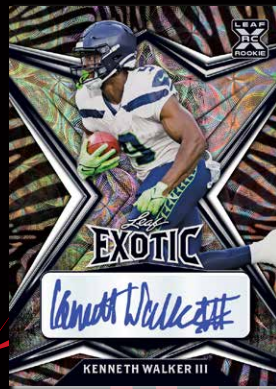

2022

Leaf EXOTIC FOOTBALL

LEAF IS EXCITED TO BRING WILD AND EXOTIC DESIGNS TO ITS 2022 FOOTBALL PRODUCT LINE WITH 2022 LEAF EXOTIC FOOTBALL HOBBY

EVERYONE KNOWS HOW COLLECTORS LOVE THE ANIMAL PRINT PARALLELS AND EXOTIC BRINGS A WILD SELECTION INCLUDING: TIGER, SNAKESKIN, ZEBRA, PEACOCK, GIRAFFE, SNOW LEOPARD, ELEPHANT, GIRAFFE, BUTTERFLY AND MORE!