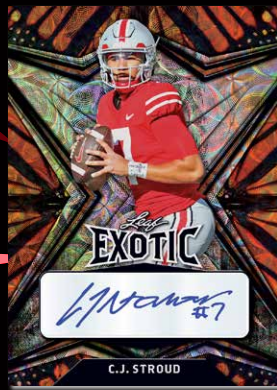

2022

Leaf EXOTIC FOOTBALL

LEAF IS EXCITED TO BRING WILD AND EXOTIC DESIGNS TO ITS 2022 FOOTBALL PRODUCT LINE WITH 2022 LEAF EXOTIC FOOTBALL HOBBY

EVERYONE KNOWS HOW COLLECTORS LOVE THE ANIMAL PRINT PARALLELS AND EXOTIC BRINGS A WILD SELECTION INCLUDING: TIGER, SNAKESKIN, ZEBRA, PEACOCK, GIRAFFE, SNOW LEOPARD, ELEPHANT, GIRAFFE, BUTTERFLY AND MORE!