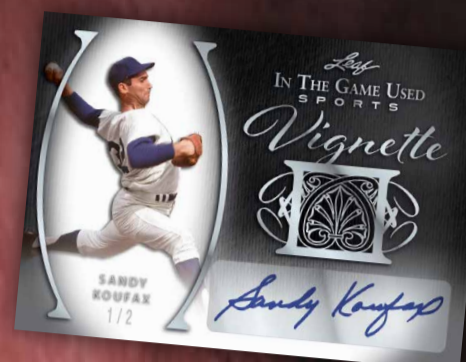

IN THE GAME USED SPORTS

Leaf Trading Cards is proud to announce the return of one of the hobby's most celebrated and anticipated products each year with 2022 Leaf In The Game Used Sports!

1960 Leaf: A single player memorabilia card featured on the iconic 1960 Leaf design! Featuring game used memorabilia cards of legends and superstars such as: Mike Tyson, Ichiro, Julius Erving and Cristiano Ronaldo!

Captains: Single player game used memorabilia card featuring stars and legends that served as their team captains. These legendary captains are: Thurman Munson, Mel Ott, Willie Mays and Babe Ruth!

Cinderella: A quad memorabilia card featuring 4 players that starred on teams that achieved success against great odds! Such as: 1988 Los Angeles Gibson/Lasorda/Hershiser/Sax and 1995 Seattle Griffey/Johnson/Martinez/Buhner

Game Used Memorabilia single, dual, triple, quad: Featuring game used memorabilia from sports heroes such as: Single Muhammad Ali, Lionel Messi and Ted Williams. Dual: Walter Payton/Bronko Nagurski and Kobe Bryant/Kevin Durant. Triple: Mickey Mantle/Joe DiMaggio/Whitey Ford. Quad: Marino/Montana/Elway/Kelly and Halaand/Lewandowski/Bellingham/Mbappe

In The Game Used Six Auto: Double front six signed card!! Pele/Messi/C.Ronaldo/Haaland/Lewandowski/Foden and Magic/Thomas/Curry/Kidd/Parker/Bibby

Back to Back: 2 player signed double front autograph featuring teammates that were on back to back champions! Such as: Bradshaw/Lambert, Aikman/Emmitt and Magic/Worthy!