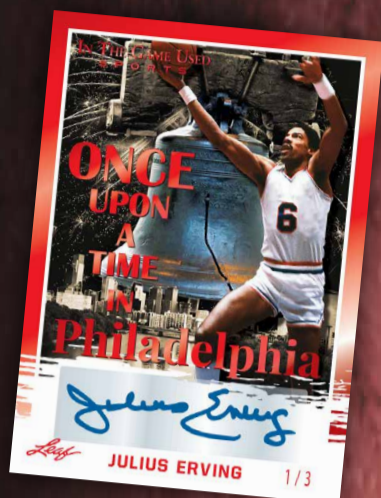

IN THE GAME USED SPORTS

Leaf Trading Cards is proud to announce the return of one of the hobby's most celebrated and anticipated products each year with 2022 Leaf In The Game Used Sports!

1960 Leaf: A single player memorabilia card featured on the iconic 1960 Leaf design! Featuring game used memorabilia cards of legends and superstars such as: Mike Tyson, Ichiro, Julius Erving and Cristiano Ronaldo!