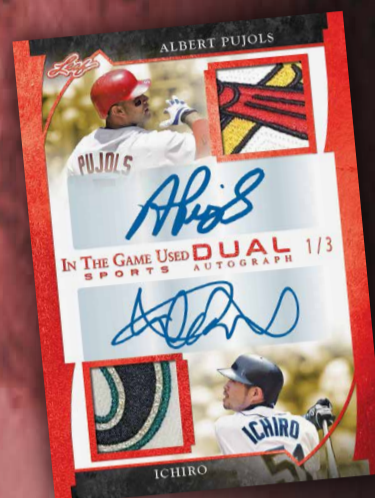

Grip and Rip: A dual player match used golf tournament card! Featuring match used golf gloves of: Nicklaus/Palmer, Snead/Nicklaus and Mickelson/Johnson