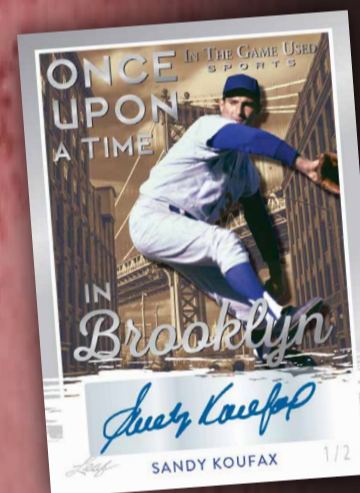

Super Swatch Signatures: An auto memorabilia card with a jumbo-sized memorabilia swatch! Featuring sports icons such as: Joe Montana, Nolan Ryan, Erling Haaland and Tony Dorsett!

In The Name Used Letter: Letters right of the back of superstar game used jerseys! Look for iconic names such as Karim Benzema, Tracey McGrady and David Beckham!