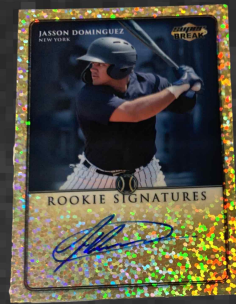

# 2023 Super Glow 1/1 Edition

EACH BOX CONTAINS 1 AUTO + 1 1/1 CARD

6 BOXES PER CASE - 8 PACKS PER BOX

1 Guaranteed 1/1 Glow Card Per Box!

Each Box contains 1 Glow auto plus 1 additional 1/1 (auto or base) with an additional 8 sealed packs.