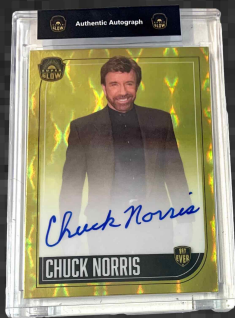

# 2023 Super Glow 1/1 Edition

EACH BOX CONTAINS 1 AUTO + 1 1/1 CARD

6 BOXES PER CASE - 8 PACKS PER BOX

1 Guaranteed 1/1 Glow Card Per Box!

Each Box contains 1 Glow auto plus 1 additional 1/1 (auto or base) with an additional 8 sealed packs.