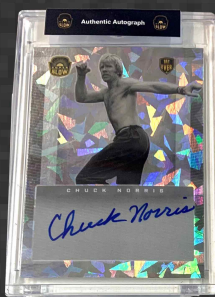

# 2023 Super Glow 1/1 Edition

EACH BOX CONTAINS 1 AUTO + 1 1/1 CARD

6 BOXES PER CASE - 8 PACKS PER BOX

1 Guaranteed 1/1 Glow Card Per Box!

Each Box contains 1 Glow auto plus 1 additional 1/1 (auto or base) with an additional 8 sealed packs.