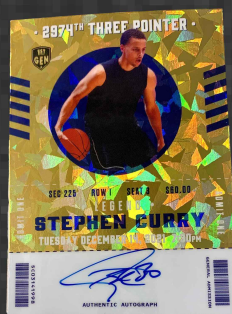

# 2023 Super Glow 1/1 Edition

EACH BOX CONTAINS 1 AUTO + 1 1/1 CARD

6 BOXES PER CASE - 8 PACKS PER BOX

1 Guaranteed 1/1 Glow Card Per Box!

Each Box contains 1 Glow auto plus 1 additional 1/1 (auto or base) with an additional 8 sealed packs.