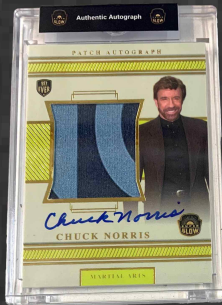

# 2023 Super Glow 1/1 Edition

EACH BOX CONTAINS 1 AUTO + 1 1/1 CARD

6 BOXES PER CASE - 8 PACKS PER BOX

1 Guaranteed 1/1 Glow Card Per Box!

Each Box contains 1 Glow auto plus 1 additional 1/1 (auto or base) with an additional 8 sealed packs.