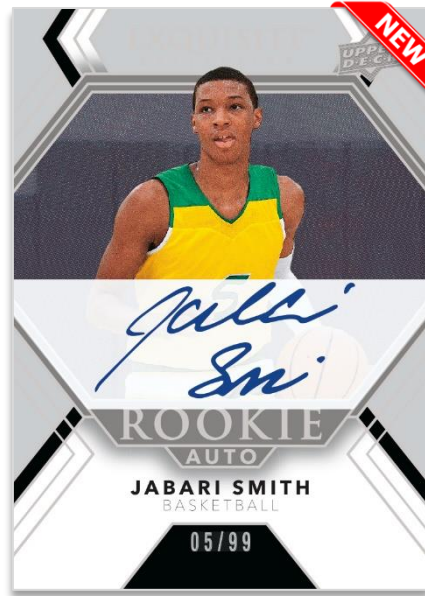

HOBBY

GOODWIN CHAMPIONS[®]

2022

2022 GOODWIN[®] CHAMPIONS

HOBBY

GOODWIN AUTOGRAPHS

Base Design

The 100-card Goodwin base set features a modern design & some of the greatest athletes in the world. Look for hard-signed autographs and rare variants!

EXQUISITE COLLECTION AUTOGRAPHS

Gold Spectrum Parallel

Introducing a new **2022 Exquisite Collection** design featuring UD's top spokespeople and other top prospects from the 2022 Goodwin checklist. Look for rare autographs including **Gold Spectrum** and **Black** parallels, as well as the highly sought-after **Autograph Patch Relic** design!

RETRO AUTOGRAPHS

2000 SP Authentic Future Watch

Look for a variety of iconic hard-signed autograph sets, including **2000 SP Authentic Football** autographs and **2001 SP Authentic Future Watch Baseball** autographs.