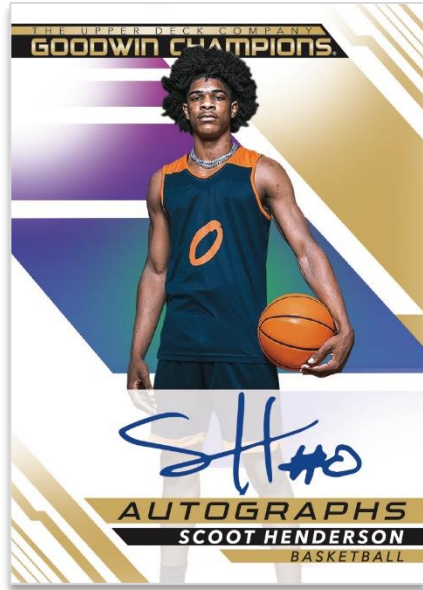

HOBBY

GOODWIN CHAMPIONS[®]

2022

2022 GOODWIN[®] CHAMPIONS

HOBBY

GOODWIN AUTOGRAPHS

Base Design

The 100-card Goodwin base set features a modern design & some of the greatest athletes in the world. Look for hard-signed autographs and rare variants!

EXQUISITE COLLECTION AUTOGRAPHS

Gold Spectrum Parallel

Introducing a new **2022 Exquisite Collection** design featuring UD's top spokespeople and other top prospects from the 2022 Goodwin checklist. Look for rare autographs including **Gold Spectrum** and **Black** parallels, as well as the highly sought-after **Autograph Patch Relic** design!

RETRO AUTOGRAPHS

2000 SP Authentic Future Watch

Look for a variety of iconic hard-signed autograph sets, including **2000 SP Authentic Football** autographs and **2001 SP Authentic Future Watch Baseball** autographs.