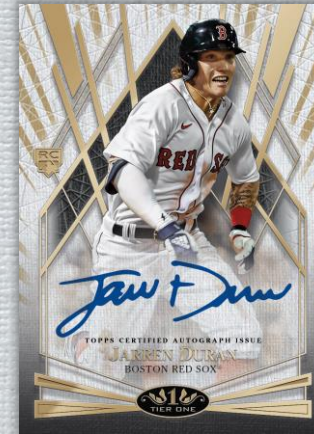

Tier One Autograph Card
– Gold Ink

Prodigious Patches Card

Each box contains:

- 2 Autograph Cards
- 1 Relic Card

Each 12-Box case contains:

- 1 Tier One Autograph
- 3 additional Relic Cards

Gripping Autographed
Relic Card – Platinum
Parallel

Bronze Ink Parallel - #’d to 25

Silver Ink Parallel - #’d to 10

Gold Ink Parallel - #’d 1 of 1

Prime Performers Autographs

Modern-day greats and living legends sign on-card. Each card is numbered to 299 or less.

Bronze Ink Parallel - #’d to 25

Silver Ink Parallel - #’d to 10

Gold Ink Parallel - #’d 1 of 1

Tier One Talent Autographs

Celebrating players and their elite skills. On-card autographs numbered to 299 or less.

Bronze Ink Parallel - #’d to 25

Silver Ink Parallel - #’d to 10

Gold Ink Parallel - #’d 1 of 1

Break Out Autograph Card

Break Out Autograph Card

Tier One Autograph Card – Gold Ink

2022 TOPPS TIER ONE BASEBALL