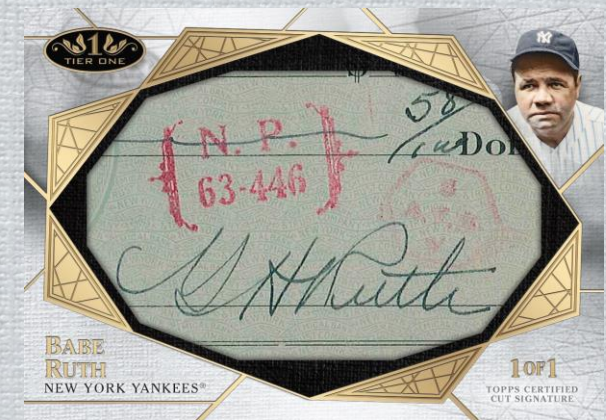

AUTOGRAPHS (continued)

Next Level Autographs

Multi-layered cards featuring MLB® elite with on-card autographs. All numbered to 50 or less

Bronze Parallel - #’d to 25

Silver Parallel - #’d to 10

Gold Parallel - #’d 1 of 1

Dual Autographs

On-card signatures. Numbered to 25 or less

Triple Autographs

On-card signatures. Numbered to 10 or less

Clear Ones Autographs

Great from the past and present are featured on CLEAR ONE technology, with on-card autographs. Numbered to 10 or less

Clear One Dual Autographs

Numbered to 10 or less.

Cut Signatures

Each card is a 1-of-1, featuring 25 legends of the sport.

Clear One Autograph Card

Cut Signature Card

2022 TOPPS TIER ONE BASEBALL

AUTOGRAPH RELICS

NEW! Gripping Autographed Relics

On-card autographs alongside game-used bat grip tape. Numbered to 10 or less
Platinum Parallel - #d 1 of 1

Perfect Contact Autographed Bat Relics

The best hitters in Baseball are celebrated on cards that will feature game-used bat slice relics, and will be signed directly on the bat. Base is numbered to 5.
Platinum Parallel - #d 1 of 1