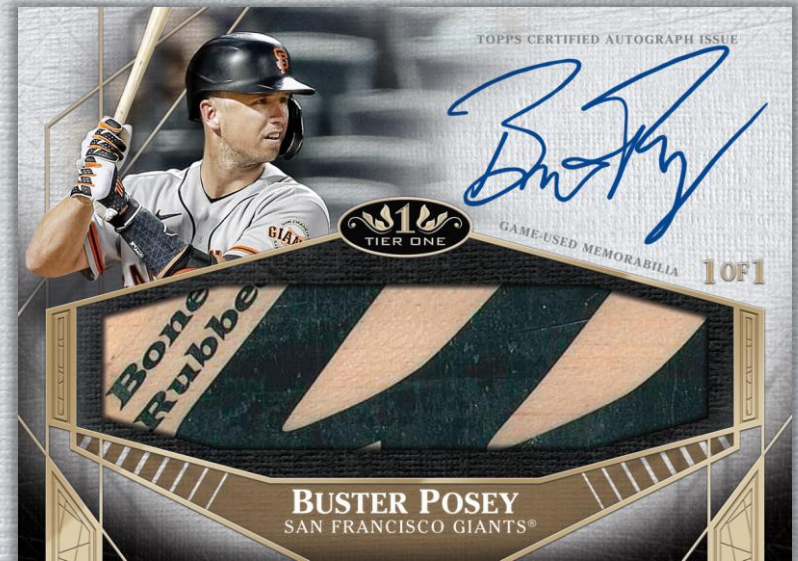

2022 TOPPS TIER ONE BASEBALL

AUTOGRAPH RELICS (continued)

Tier One Autographed Bat Knobs

Each card is numbered 1 of 1, and features an on-card autograph

Tier One Autographed Limited Lumber

Featuring unique game-used bat pieces and on-card autographs. Numbered 1 of 1

Signature Tools Autograph Relics

On-card autographs and a piece of the pen used to sign these unique cards. Numbered 1 of 1

Cut Signature Relics

Game-used memorabilia paired with a cut signature from a legendary Baseball talent. Numbered 1 of 1

Tier One Autographed Limited Lumber Card