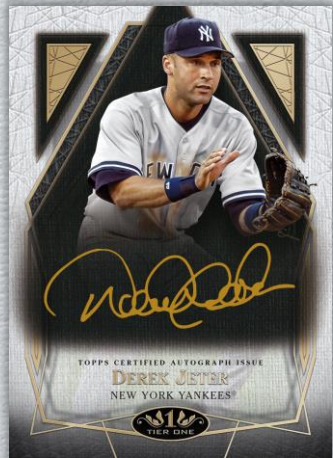

2022 TOPPS TIER ONE BASEBALL

Arriving on store shelves in May 2022, Topps Tier One delivers premium autograph and relic cards, including all-new Gripping Relics featuring bat grips, on-card autograph cards, and the returning *MLB® All-Star Game®* Patch cards featuring unique pieces from 2021 uniforms.

Tier One Autograph Card
– Gold Ink

Prodigious Patches Card

Each box contains:

- 2 Autograph Cards
- 1 Relic Card

Each 12-Box case contains:

- 1 Tier One Autograph
- 3 additional Relic Cards

Gripping Autographed
Relic Card – Platinum
Parallel