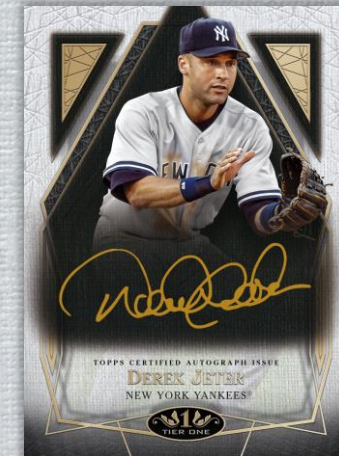

Bronze Ink Parallel - #’d to 25

Silver Ink Parallel - #’d to 10

Gold Ink Parallel - #’d 1 of 1

Prime Performers Autographs

Modern-day greats and living legends sign on-card. Each card is numbered to 299 or less.

Bronze Ink Parallel - #’d to 25

Silver Ink Parallel - #’d to 10

Gold Ink Parallel - #’d 1 of 1

Tier One Talent Autographs

Celebrating players and their elite skills. On-card autographs numbered to 299 or less.

Bronze Ink Parallel - #’d to 25

Silver Ink Parallel - #’d to 10

Gold Ink Parallel - #’d 1 of 1

Break Out Autograph Card

Break Out Autograph Card

Tier One Autograph Card – Gold Ink

2022 TOPPS TIER ONE BASEBALL

AUTOGRAPHS (continued)

Next Level Autographs

Multi-layered cards featuring MLB® elite with on-card autographs. All numbered to 50 or less

Bronze Parallel - #’d to 25

Silver Parallel - #’d to 10

Gold Parallel - #’d 1 of 1