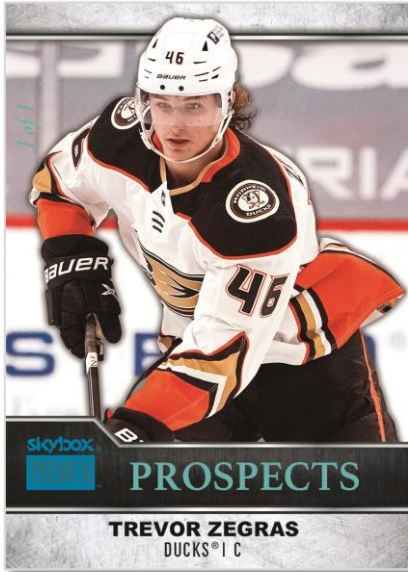

**BASE SET**  
Regular

**BASE SET ROOKIES**  
Green PMG Parallel

**97-98 RETROS**  
Regular

The 200-card **Base Set** breaks down as follows:

- 100 Regular Star Veteran Cards
- 50 Rookie Cards

50 Alternate Jersey Variation Cards

*(Grab at least 1 Rookie or Alternate Jersey Variation card per pack, on average)*

Look for a bevy of numbered PMG (Precious Metal Gems) and autograph parallels of the entire Base Set.

This set features the top 50 rookies in the league. Each card sports a unique background featuring original artwork from the 1997-98 Metal Universe Base Set!

## SKYBOX PREMIUM PROSPECTS

Star Diamonds Parallel

This set features the top 2021-22 rookie prospects!

Look out for four low-numbered parallels, including the Star Emeralds Auto parallel and the Star Diamonds parallel.