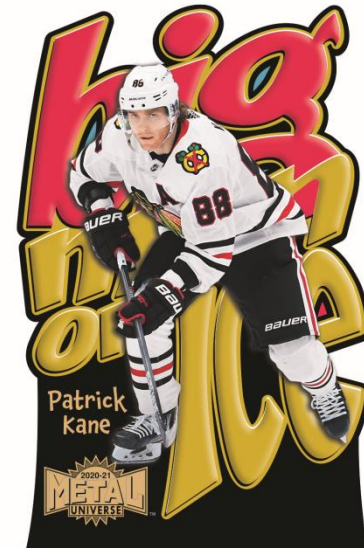

## SKYBOX PREMIUM PROSPECTS

Star Diamonds Parallel

This set features the top 2021-22 rookie prospects!

Look out for four low-numbered parallels, including the Star Emeralds Auto parallel and the Star Diamonds parallel.

## CHAMPIONSHIP GALAXY

Auto Parallel

This new insert set features active players who have won the coveted Stanley Cup!

Keep an eye out for the rare Auto and Gold parallels.