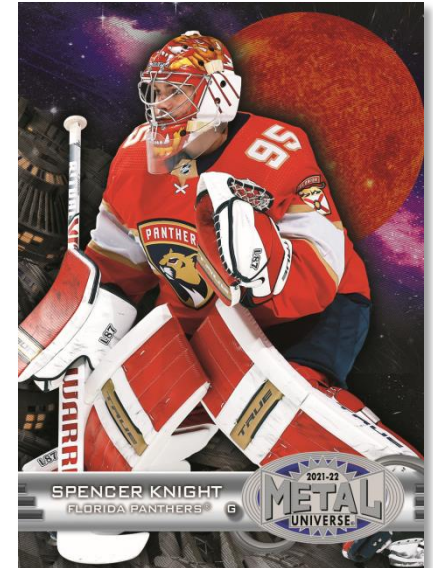

# SPORTS

2021-22  
**METAL**  
UNIVERSE

**BASE SET**  
Regular

**BASE SET ROOKIES**  
Green PMG Parallel

**97-98 RETROS**  
Regular

The 200-card **Base Set** breaks down as follows:

- 100 Regular Star Veteran Cards
- 50 Rookie Cards

50 Alternate Jersey Variation Cards

*(Grab at least 1 Rookie or Alternate Jersey Variation card per pack, on average)*

Look for a bevy of numbered PMG (Precious Metal Gems) and autograph parallels of the entire Base Set.

This set features the top 50 rookies in the league. Each card sports a unique background featuring original artwork from the 1997-98 Metal Universe Base Set!