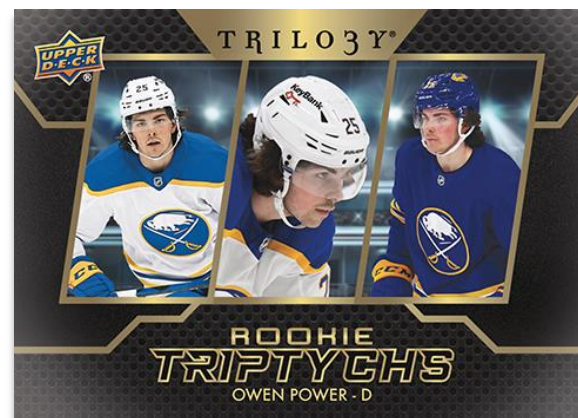

ROOKIE TRIPTYCHS

The rare 140-pt. **Rookie Triptychs** cards - featuring three different images of each top rookie on the checklist - will be a valuable addition to any collection!

Content is subject to change without further notice.
Card images are solely for the purpose of design display.