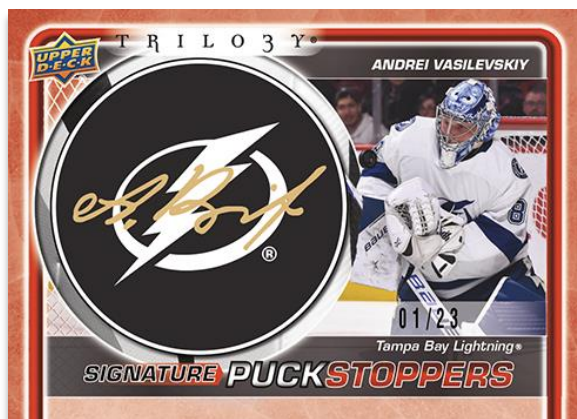

Scripted Hall of Fame Plaques: We’re adding five new legendary players to this low-#’d hard-signed living set!

Content is subject to change without further notice.
Card images are solely for the purpose of design display.

2022-23

TRIL O 3 Y®

HOCKEY

TRIPLE RELICS

Tier 1

Coveted Triple-Mem Cards!

The coveted triple-mem cards are back as well.

The thick **Honorary Triple Swatches** (single player, three unique premium game-worn mem pieces) and **Triple Relics** (three players, one premium game-worn mem swatch per player) cards are low-#’d and the checklist for each includes rookies, stars and legends.

SIGNATURE PUCKSTOPPERS

Team Logo Parallel

Hard-Signed Puck Cards!

Trilogy is known for its **Signature Pucks** cards and this year’s edition continues that tradition with four intriguing sets:

Signature Pucks (veterans, including superstars), **Rookie Signature Pucks** (’22-’23 rookies), **2021 Update Rookie Signature Pucks** (’21-’22 rookies) and the all-new **Signature Puckstoppers** (star veteran & legendary goalies).