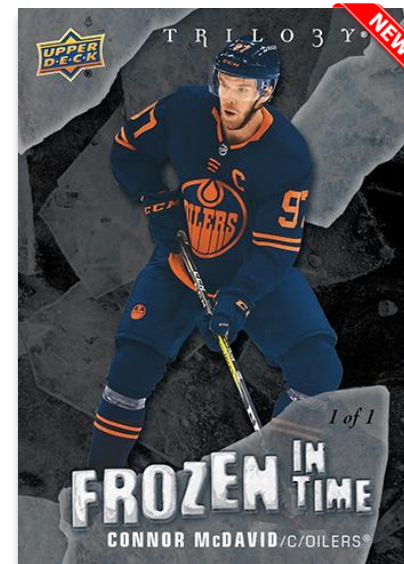

Content is subject to change without further notice.
Card images are solely for the purpose of design display.

2022-23

TRILogy®

HOCKEY

AUTOFOCUS

CRYSTALLIZED SIGNATURES

FROZEN IN TIME
Black Ice Parallel

This year's edition is loaded with plexi inserts, including four that are hard-signed:

New! 2005-06 Rookie Premier Retro: Each low-#’d card features a top rookie on the 2005-06 Rookie Premier Basketball design.

AutoFocus: This classic insert features hard-signed autographs from star and superstar veterans.